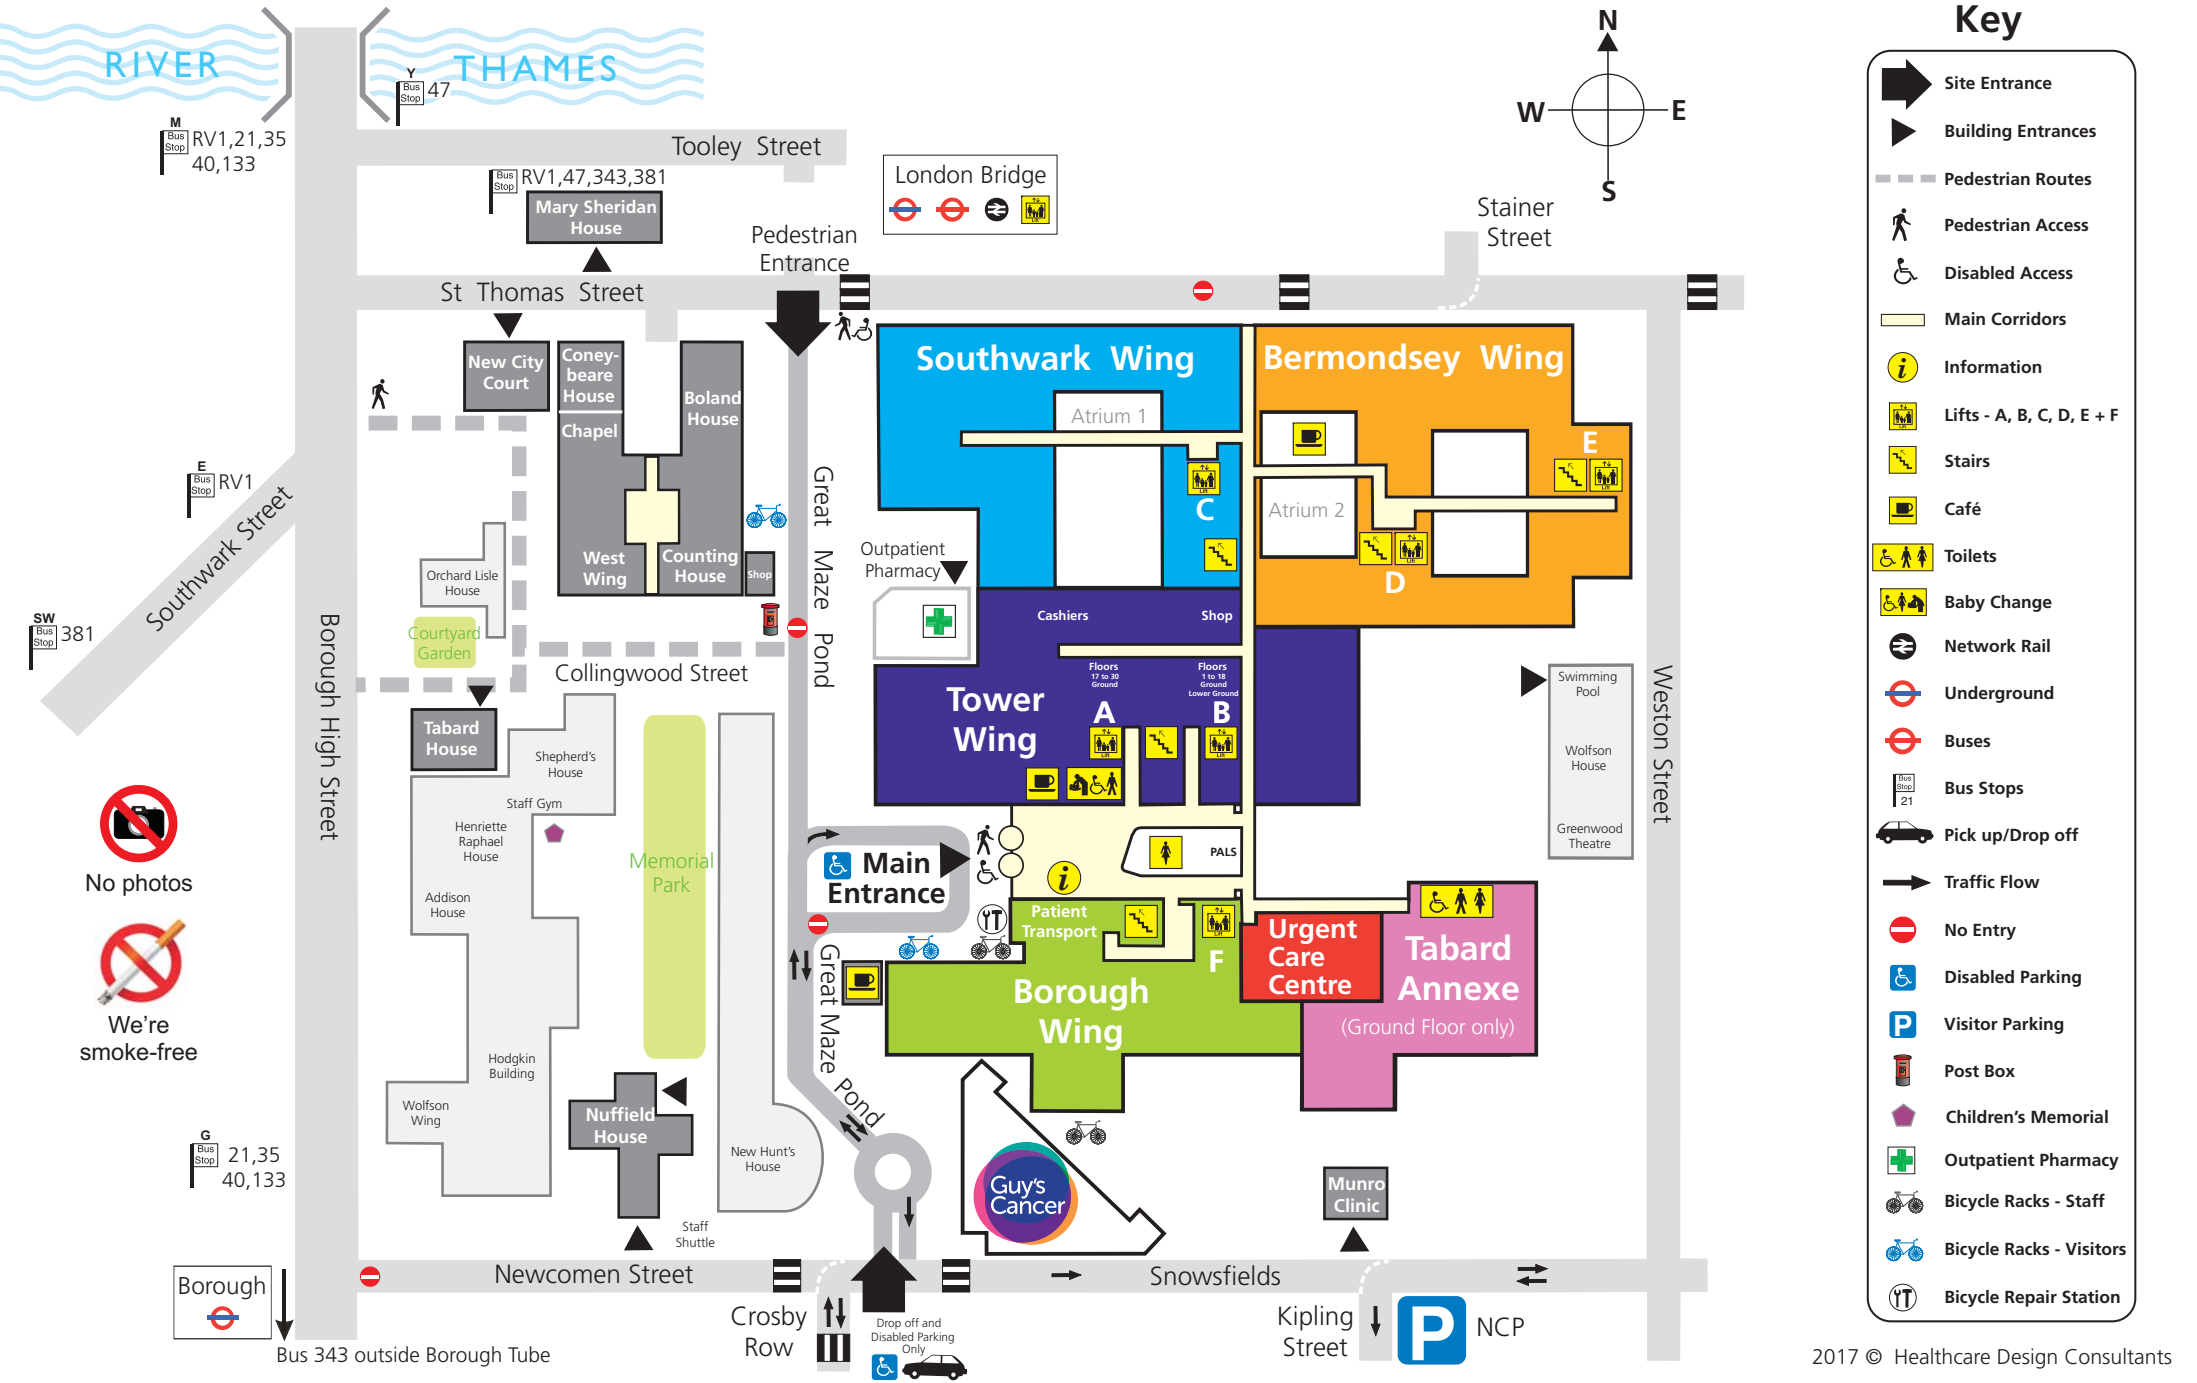

Guy's Hospital

Great Maze Pond, London SE1 9RT

Key

-  Site Entrance
-  Building Entrances
-  Pedestrian Routes
-  Pedestrian Access
-  Disabled Access
-  Main Corridors
-  Information
-  Lifts - A, B, C, D, E + F
-  Stairs
-  Café
-  Toilets
-  Baby Change
-  Network Rail
-  Underground
-  Buses
-  Bus Stops
-  Pick up/Drop off
-  Traffic Flow
-  No Entry
-  Disabled Parking
-  Visitor Parking
-  Post Box
-  Children's Memorial
-  Outpatient Pharmacy
-  Bicycle Racks - Staff
-  Bicycle Racks - Visitors
-  Bicycle Repair Station